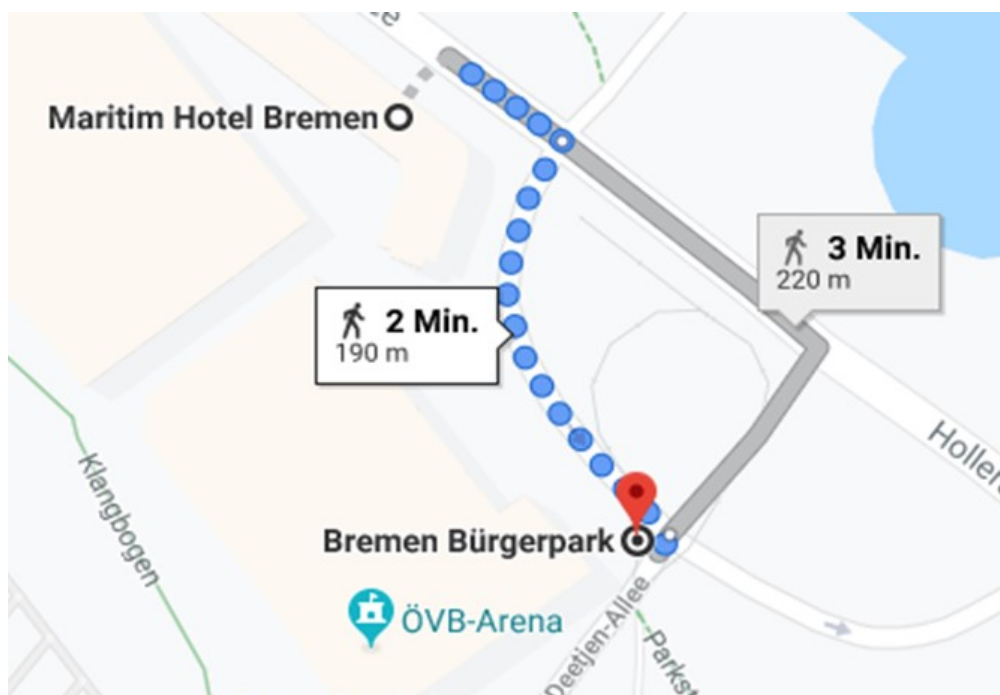

**Bremen's environmental zone** comprises the districts of the old town, eastern suburbs, some areas of weak houses and large parts of the new town. The boundaries of the environmental zone are clearly marked by traffic signs. The additional sign indicates with which sticker the entrance is permitted.

### .Public transport

-The tramway line 6 goes from the Airport to the Central Station. From there 5 minutes by foot to the hotel Maritim (cross the station lobby and take the exit Bürgerweide. If you go straight between the Congress Centre and the trees you find the Hotel Maritime

from the Central Station to the Youth hostel you must walk approx. 15 – 20 minutes .

**Hotel Maritim (Congress Centre ) - City Centre (Domsheide)**

Tramway : line 5 ( in front of the Hotel) – Central Station 4 min.

Tramway : line 6 Central Station - Domsheide 5 min.

**Reception in the Town Hall of Bremen**